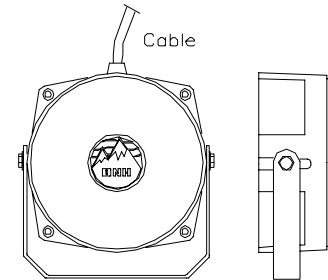

www.audiozeman.cz

AQUA-30

Optional Bracket

1W/1m Pink Noise 1/3 octave bands 2m below surface.

Material / Colour..... ABS / NCS 1070-B, (Blue)
 Mounting 4 screws
 Termination Cable, 5 m
 Weight 2,2 kg
 IP-rating 68
 Max. / min. amb. temp 90°C / -20°C
 Standard version 8Ω
 Rated / max. power 20 W / 30 W
 SPL 1W/1m (submerged) 105 dB
 SPL rated power 118 dB
 Effective freq. Range (submerged)..... 80 – 20000 Hz
 Dispersion (-6dB) 1kHz / 4kHz 180° / 180°
 Directivity factor, Q.....

Installation, Operation and Maintenance Procedures

- Use 4 screws for mounting on wall, alternative flush mounting.
- When mounting with optional bracket, use the slit on each side to connect the bracket to the loudspeaker.
- For optimum performance, always use the correct voltage / power and operate within the frequency limits as stated.
- Cable termination code: Green/yellow: Ground Brown: (+). Blue: (-)
- Please exercise care when installing submerged. This loudspeaker generates very high sound pressures even when driven at low power.
- This loudspeaker is supplied with a 2 year warranty against defective workmanship.