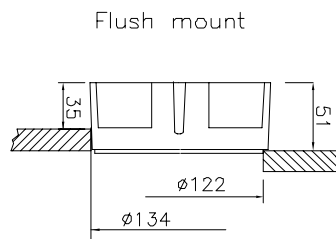

www.audiozeman.cz

AQUA-30

Optional Bracket

1W/1m Pink Noise 1/3 octave bands 2m below surface.

Material / Colour..... ABS / NCS 1070-B, (Blue)
 Mounting 4 screws
 Termination Cable, 5 m
 Weight 2,2 kg
 IP-rating 68
 Max. / min. amb. temp 90°C / -20°C
 Standard version 8Ω
 Rated / max. power 20 W / 30 W
 SPL 1W/1m (submerged) 105 dB
 SPL rated power 118 dB
 Effective freq. Range (submerged)..... 80 – 20000 Hz
 Dispersion (-6dB) 1kHz / 4kHz 180° / 180°
 Directivity factor, Q.....

Installation, Operation and Maintenance Procedures

- Use 4 screws for mounting on wall, alternative flush mounting.
- When mounting with optional bracket, use the slit on each side to connect the bracket to the loudspeaker.
- For optimum performance, always use the correct voltage / power and operate within the frequency limits as stated.
- Cable termination code: Green/yellow: Ground Brown: (+). Blue: (-)
- Please exercise care when installing submerged. This loudspeaker generates very high sound pressures even when driven at low power.
- This loudspeaker is supplied with a 2 year warranty against defective workmanship.