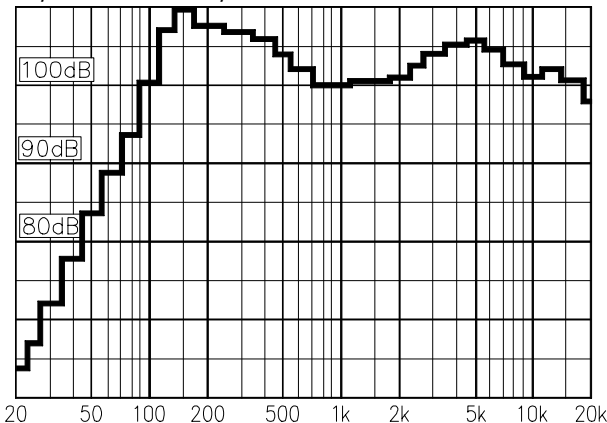

www.audiozeman.cz

AQUA-30

Optional Bracket

1W/1m Pink Noise 1/3 octave bands 2m below surface.

Material / Colour..... ABS / NCS 1070-B, (Blue)
 Mounting 4 screws
 Termination Cable, 5 m
 Weight 2,2 kg
 IP-rating 68
 Max. / min. amb. temp 90°C / -20°C
 Standard version 8Ω
 Rated / max. power 20 W / 30 W
 SPL 1W/1m (submerged) 105 dB
 SPL rated power 118 dB
 Effective freq. Range (submerged)..... 80 – 20000 Hz
 Dispersion (-6dB) 1kHz / 4kHz 180° / 180°
 Directivity factor, Q.....