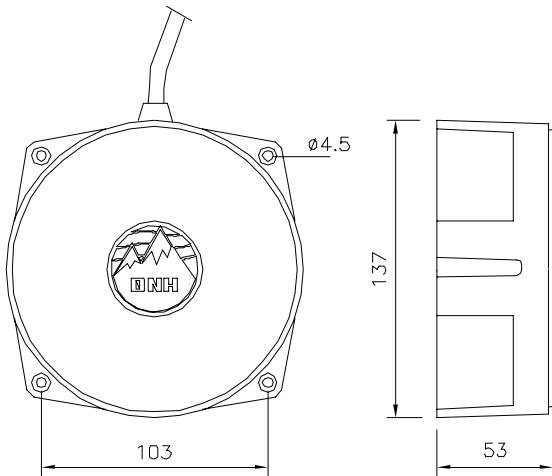

www.audiozeman.cz

AQUA-30

Optional Bracket

1W/1m Pink Noise 1/3 octave bands 2m below surface.

Material / Colour..... ABS / NCS 1070-B, (Blue)
 Mounting 4 screws
 Termination Cable, 5 m
 Weight 2,2 kg
 IP-rating 68
 Max. / min. amb. temp 90°C / -20°C
 Standard version 8Ω
 Rated / max. power 20 W / 30 W
 SPL 1W/1m (submerged) 105 dB
 SPL rated power 118 dB
 Effective freq. Range (submerged)..... 80 – 20000 Hz
 Dispersion (-6dB) 1kHz / 4kHz 180° / 180°
 Directivity factor, Q.....

Installation, Operation and Maintenance Procedures

- Use 4 screws for mounting on wall, alternative flush mounting.
- When mounting with optional bracket, use the slit on each side to connect the bracket to the loudspeaker.
- For optimum performance, always use the correct voltage / power and operate within the frequency limits as stated.
- Cable termination code: Green/yellow: Ground Brown: (+). Blue: (-)
- Please exercise care when installing submerged. This loudspeaker generates very high sound pressures even when driven at low power.
- This loudspeaker is supplied with a 2 year warranty against defective workmanship.